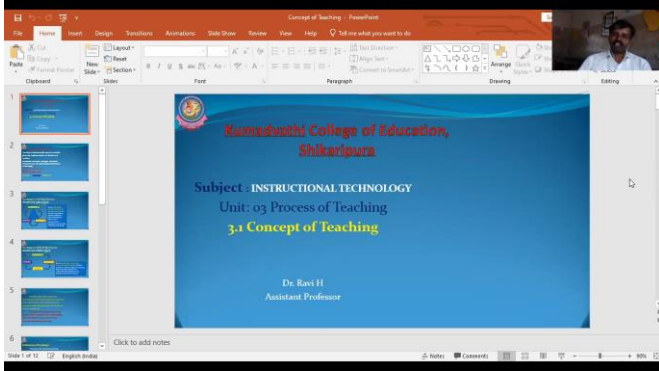

Silver Jubilee Year
Swamy Vivekananda VidyaSamsthe (R), Shikaripura
Kumadvathi College of Education

Aided, Permanently Affiliated to Kuvempu University, Recognised by NCTE & UGC Act 2(f), Section 12(B)
NAAC Accredited

Shivamogga Road, Shikaripura – 577 427, Shivamogga District
☎ : 08187 – 222383, 222067 E-Mail : kumadvathibed@gmail.com

Online Classes attended by Student Teachers

Principal
Kumadvathi College of Education
Shikaripura