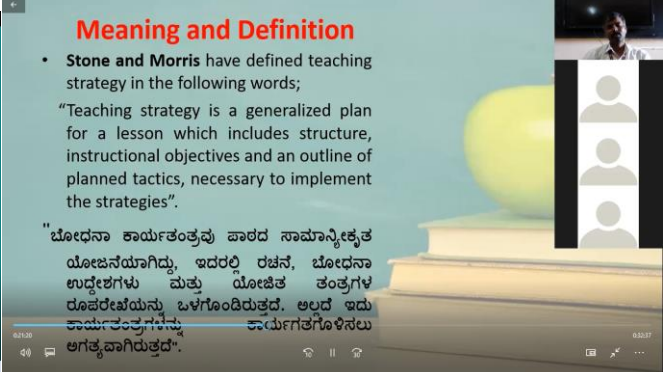

Silver Jubilee Year
Swamy Vivekananda VidyaSamsthe (R), Shikaripura
Kumadvathi College of Education

Aided, Permanently Affiliated to Kuvempu University, Recognised by NCTE & UGC Act 2(f), Section 12(B)
NAAC Accredited

Shivamogga Road, Shikaripura – 577 427, Shivamogga District
☎ : 08187 – 222383, 222067 E-Mail : kumadvathibed@gmail.com

Online Classes attended by Student Teachers

Principal
Kumadvathi College of Education
Shikaripura